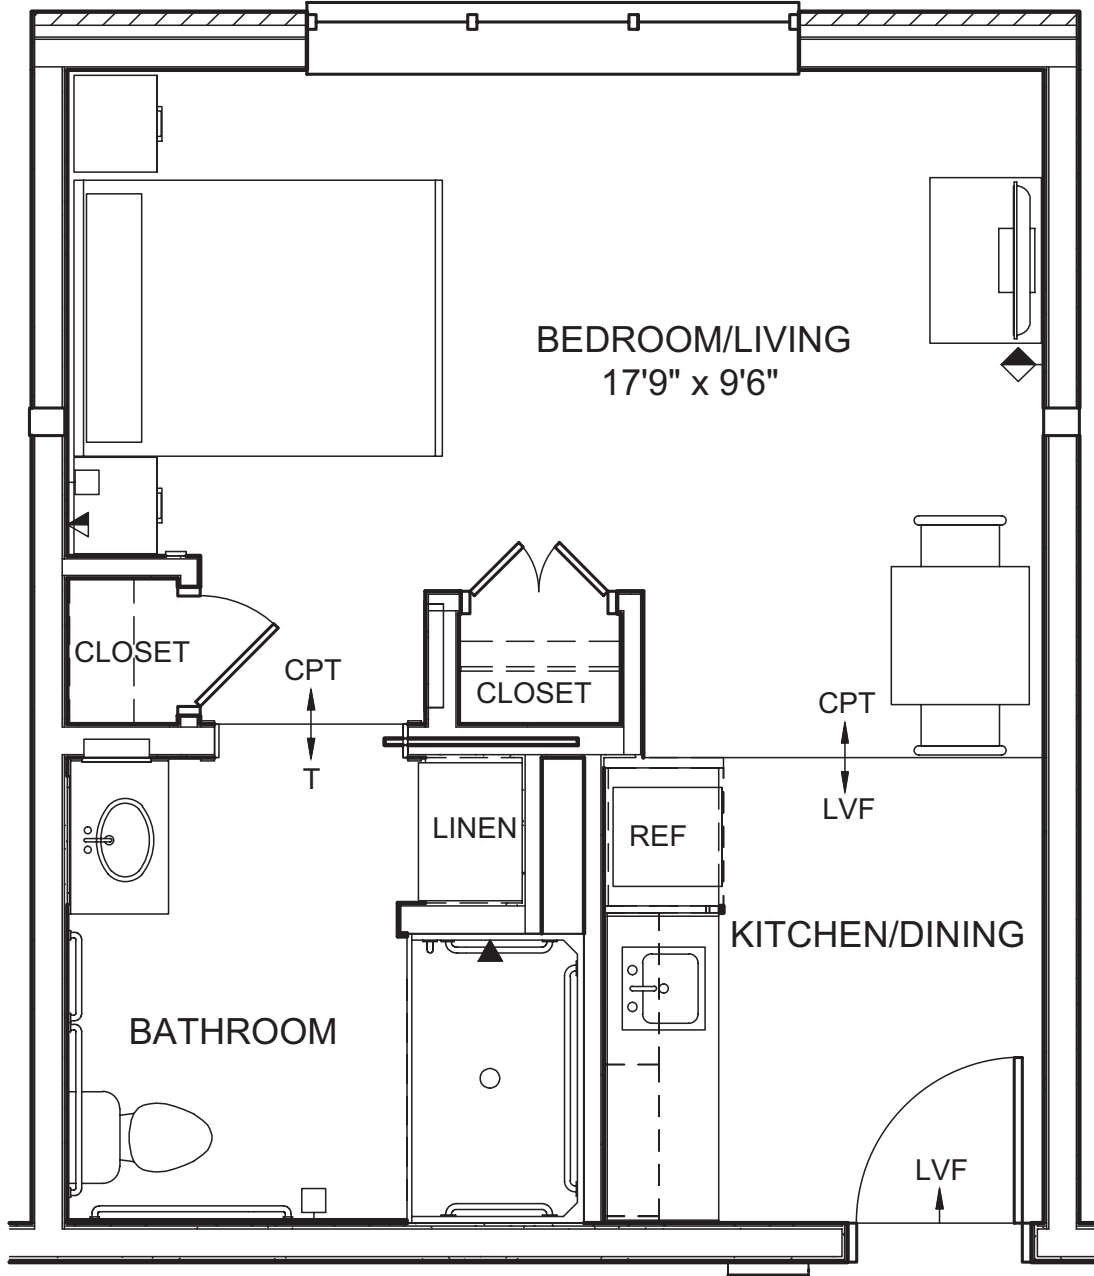

Assisted Living Apartment

The Avery

Studio
370 sq. ft.

-  Emergency Call Alarms
-  Cable Television Connections
-  Telephone Connections
-  Showerhead

Fox Run

Add more Living to your Life®

Novi | FoxRunNovi.com

All Dimensions Are Approximate - NOT FOR CONSTRUCTION - For Information Only

Assisted Living Apartment

The Georgetown

Companion Unit
603 sq. ft.

-  Emergency Call Alarms
-  Cable Television Connections
-  Telephone Connections
-  Showerhead

14Z20016

All Dimensions Are Approximate - NOT FOR CONSTRUCTION - For Information Only

Add more Living to your Life®

Novi | FoxRunNovi.com

Assisted Living Apartment

The Willoughby

Two Bedroom
790 sq. ft.

-  Emergency Call Alarms
-  Cable Television Connections
-  Telephone Connections
-  Showerhead