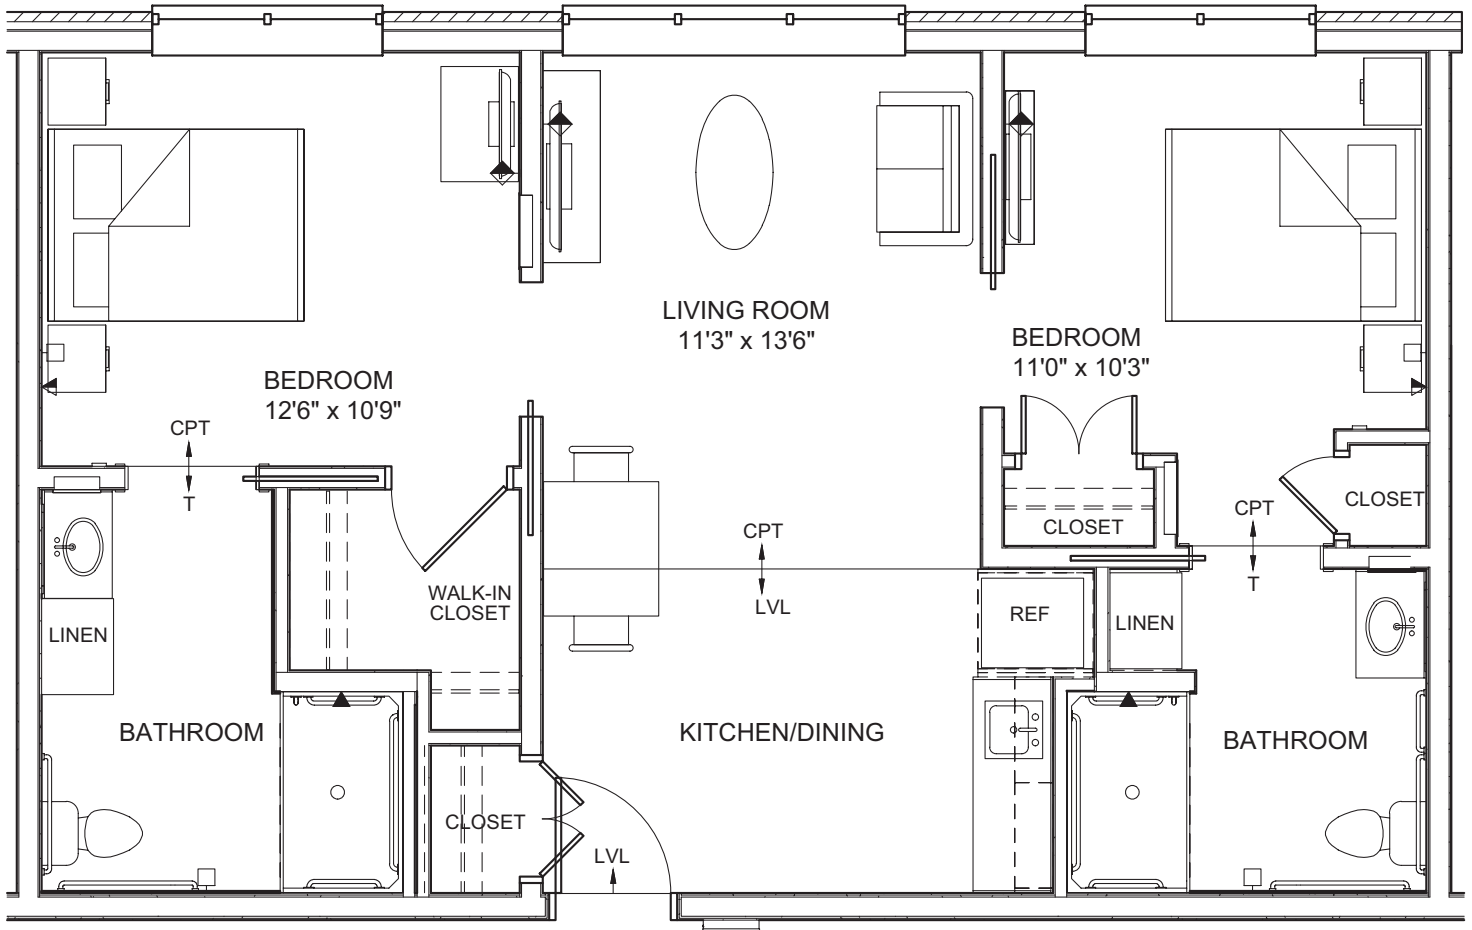

Assisted Living Apartment

The Avery

Studio
370 sq. ft.

-  Emergency Call Alarms
-  Cable Television Connections
-  Telephone Connections
-  Showerhead

Fox Run

Add more Living to your Life®

Novi | FoxRunNovi.com

All Dimensions Are Approximate - NOT FOR CONSTRUCTION - For Information Only

Assisted Living Apartment

The Georgetown

Companion Unit
603 sq. ft.

-  Emergency Call Alarms
-  Cable Television Connections
-  Telephone Connections
-  Showerhead

14Z20016

All Dimensions Are Approximate - NOT FOR CONSTRUCTION - For Information Only

Add more Living to your Life®

Novi | FoxRunNovi.com

Assisted Living Apartment

The Willoughby

Two Bedroom
790 sq. ft.

-  Emergency Call Alarms
-  Cable Television Connections
-  Telephone Connections
-  Showerhead

Fox Run

Add more Living to your Life®

All Dimensions Are Approximate - NOT FOR CONSTRUCTION - For Information Only

Novi | FoxRunNovi.com