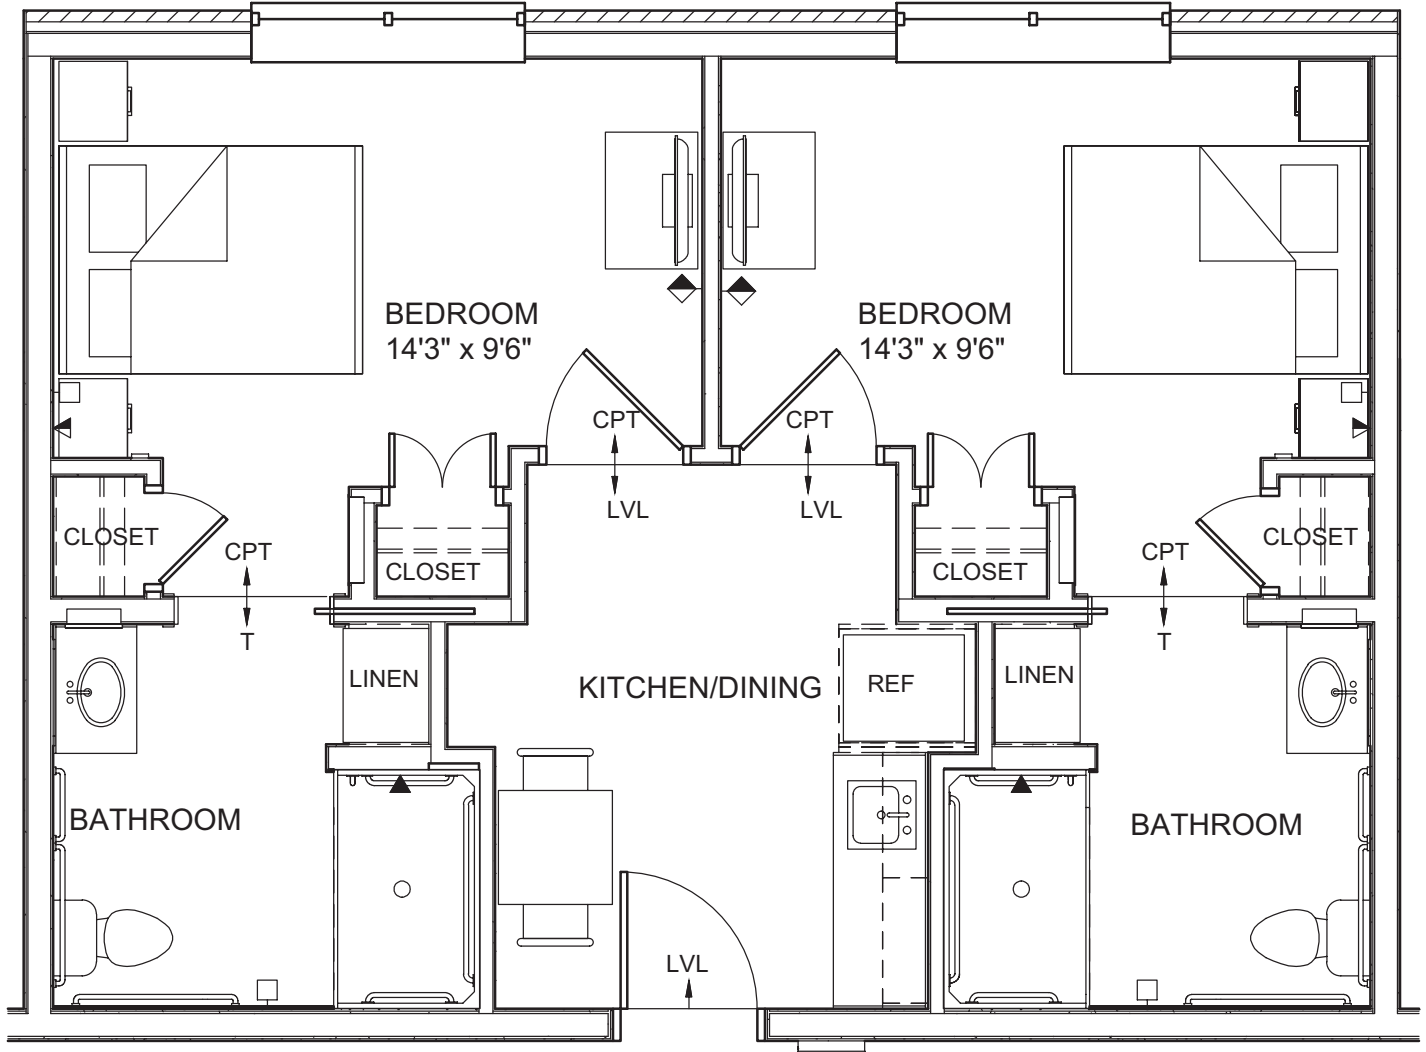

Assisted Living Apartment

The Avery

Studio
370 sq. ft.

-  Emergency Call Alarms
-  Cable Television Connections
-  Telephone Connections
-  Showerhead

Fox Run

Add more Living to your Life®

Novi | FoxRunNovi.com

All Dimensions Are Approximate - NOT FOR CONSTRUCTION - For Information Only

Assisted Living Apartment

The Georgetown

Companion Unit
603 sq. ft.

-  Emergency Call Alarms
-  Cable Television Connections
-  Telephone Connections
-  Showerhead

14Z20016

All Dimensions Are Approximate - NOT FOR CONSTRUCTION - For Information Only

Add more Living to your Life®

Novi | FoxRunNovi.com

Assisted Living Apartment

The Willoughby

Two Bedroom
790 sq. ft.

-  Emergency Call Alarms
-  Cable Television Connections
-  Telephone Connections
-  Showerhead